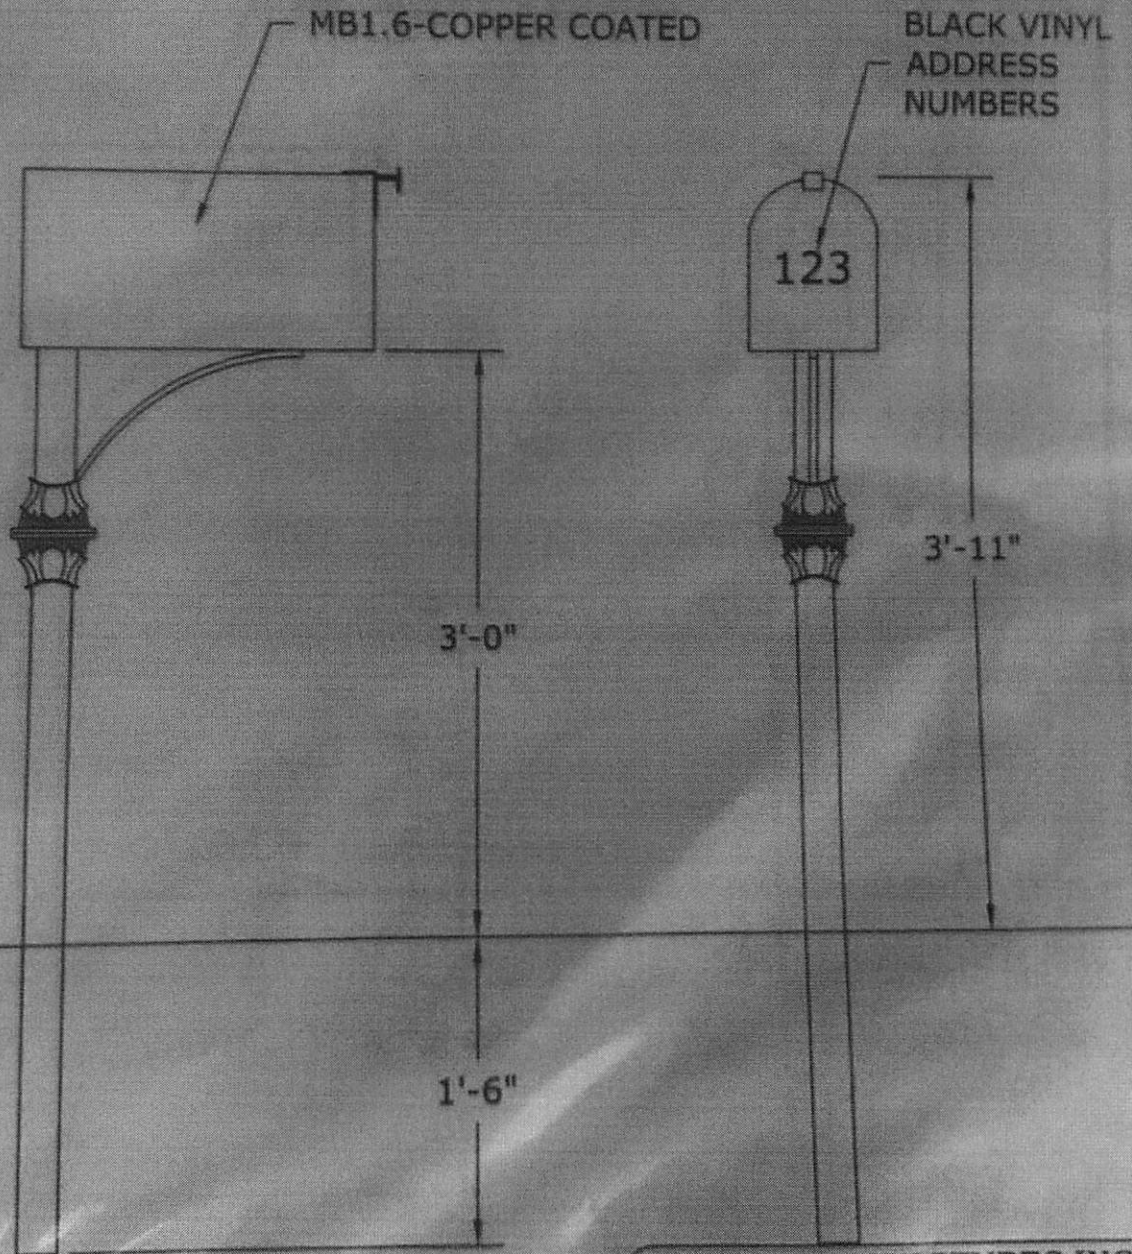

RIDGEFIELD SUBDIVISION
GLUCKSTADT, MS

*POST-FLAT BLACK
*BOX-MB1.6 COPPER COATED
*ADDRESS-BLACK VINYL
\$ 139.00 ea./+tax

*OPTIONAL INSTALLATION
CHARGE \$ 40.00

PRICE REVISED 10-1-07

COPPER SCULPTURES INC.			
DRG. TITLE	RIDGEFIELD		
DRG. NO.		REV. NO.	
DATE	SCALE	DRG. NAME	
5/30/02	1"=1'-0"	HOLLIS SHOEMAKER	